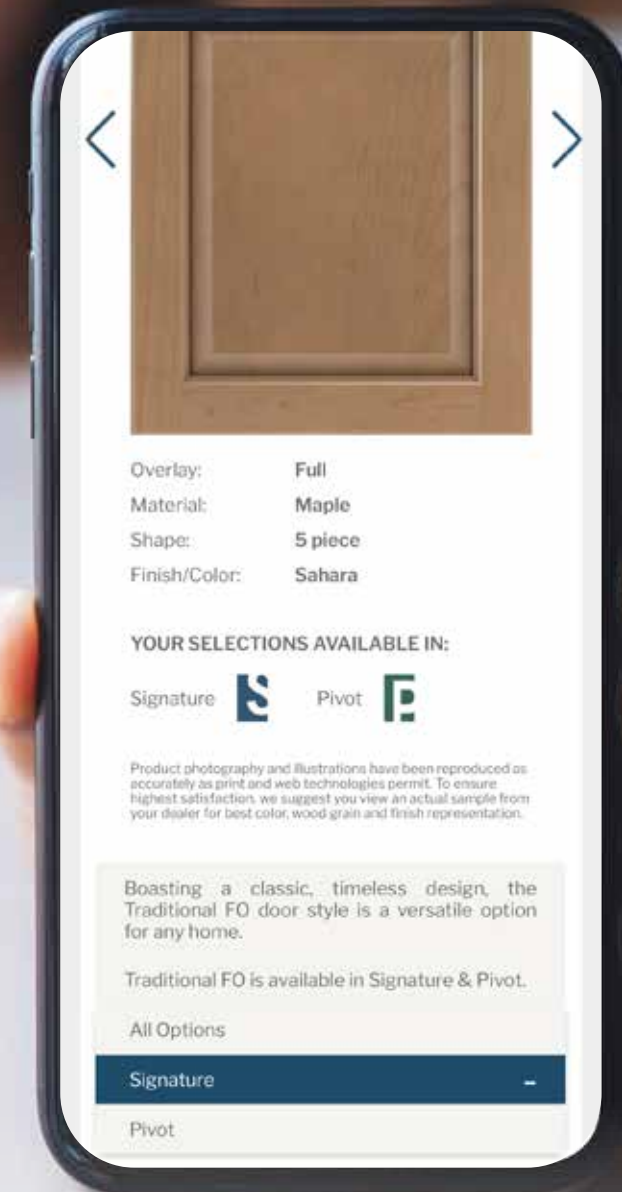

As you explore the door style profiles, refer to the legend below to see which cabinet series each style is available in: Pivot or Signature.

P Pivot™ Series

S Signature™ Series

When it comes to drawer fronts, you have options. Most door styles offer two options: a coordinated profiled drawer front or a sleek, smooth slab design for a more modern touch.

MATCHING DRAWER FRONT

SLAB DRAWER FRONT

Once you've found your perfect style, it's time to choose the ideal stain or paint finish. Will you make a bold statement with a vibrant hue, or embrace the timeless elegance of neutral tones? Whatever your preference, your color choice will bring depth, personality, and character to your space, making it uniquely yours.

Shown: Windsor Maple Color By Number Benjamin Moore® AF-175 Barista Paint

FIND YOUR PERFECT MATCH

Visualize door style and finish combinations with our Cabinet Style visualization tool.

Here you can specify your cabinet style preferences to populate a digital door sample. Go ahead and save the door images you create and compare your favorites!