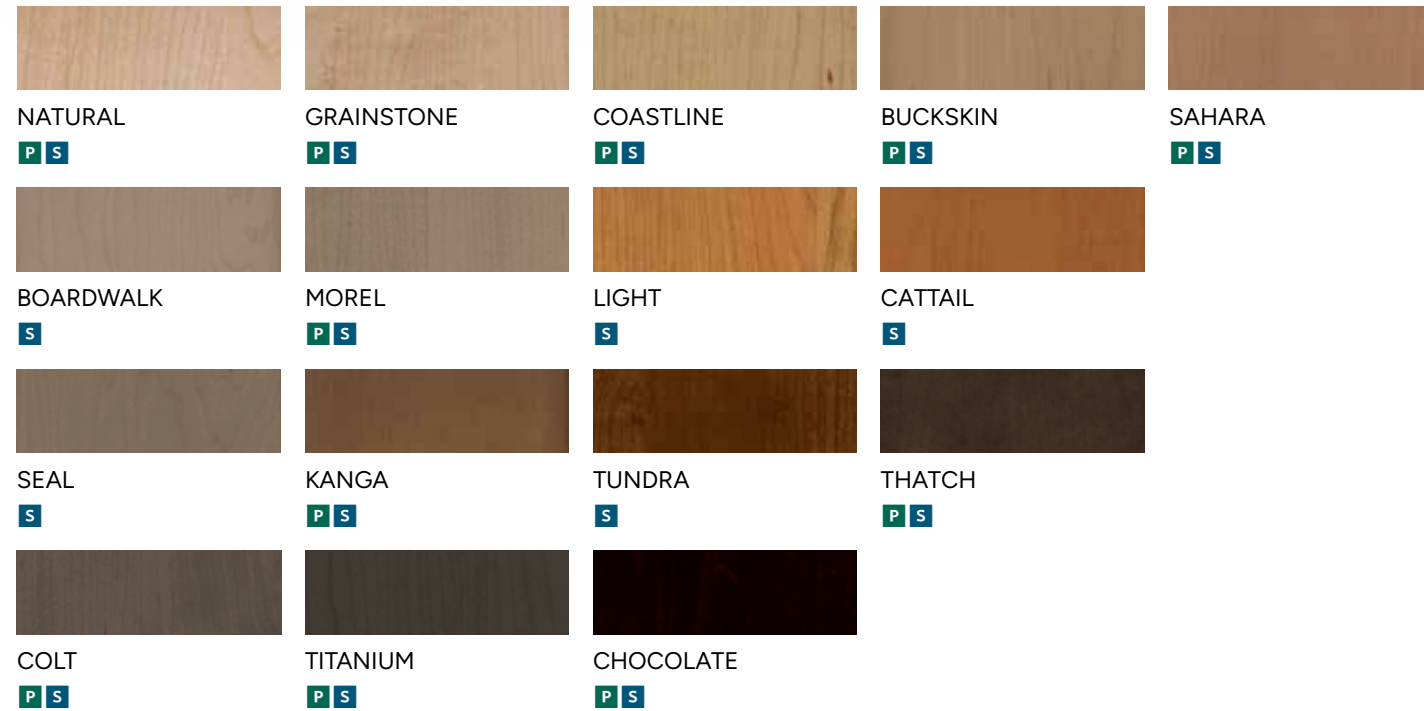

FINISHES

PAINTS AND LAMINATES

PENNED GLAZES ON PAINTS

Shown on Steam

Inner Beauty

True beauty radiates from within. Color-matched cabinet interiors create a furniture-like aesthetic, especially behind glass doors. This quiet yet refined detail provides a seamless backdrop that eliminates visual distraction, allowing your treasured collectibles to shine.

PERRY FO
MAPLE RETREAT PAINT

FINISHES

STAINS

PENNED GLAZES FOR STAINS

Shown on Maple Natural

Understanding Your Stain Selection

When choosing a stain for your cabinets, remember that the final look is deeply influenced by the natural characteristics of the wood species itself. Each wood possesses unique undertone colors and distinct grain patterns. For example, a stain on Maple, with its lighter tone and subtle grain, will appear quite different than on Cherry, known for its richer, often reddish undertones and distinct grain. These natural variations mean your stain selection isn't just a color choice; it creates a truly unique and beautiful finish that highlights the inherent character of the wood.

STYLE SELECTIONS

Coastline | MAPLE

Coastline | RUSTIC HICKORY

Coastline | RUSTIC ALDER

Coastline | CHERRY

Coastline | OAK

Sheen on Stains

MATTE SHEEN (Top portion of door)