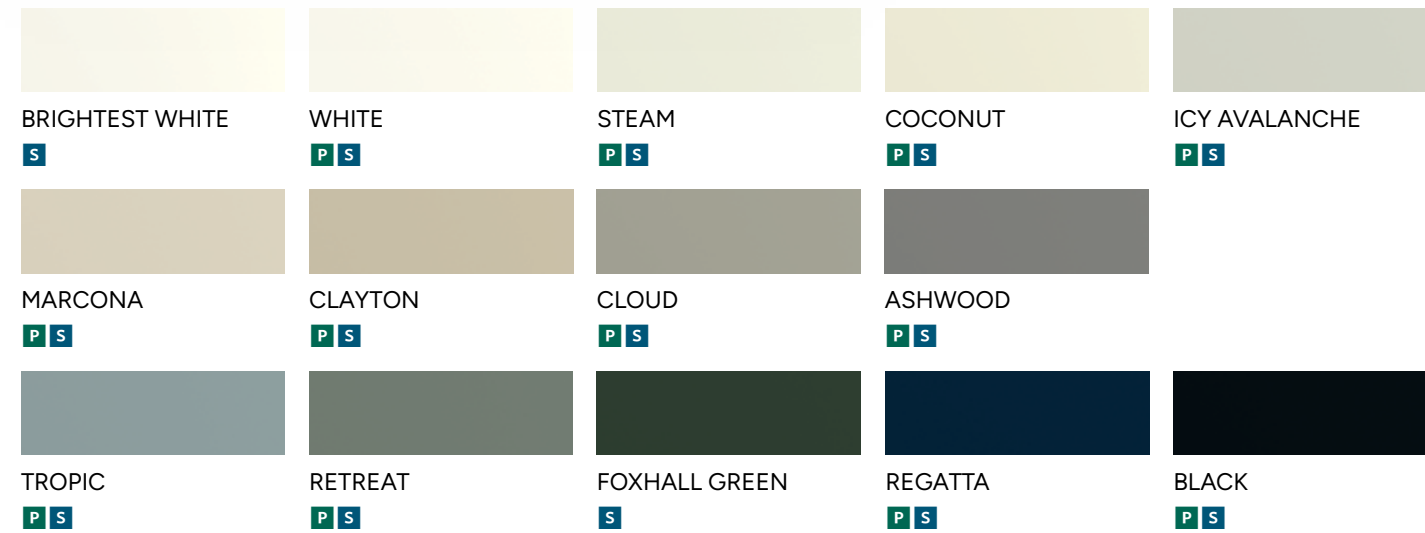

FINISHES

PAINTS AND LAMINATES